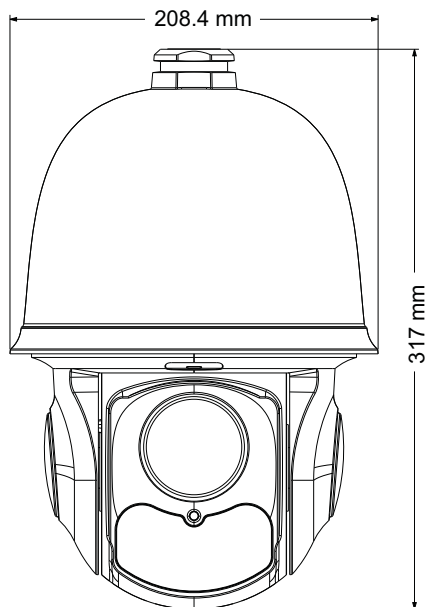

## 30× 3MP IR HYBRID HD HIGH SPEED SMART DOME CAMERA

- 1 / 2.8" CMOS progressive scan, 30× optical zoom
- HD network video output : 2048 × 1536 @25 /30fps
- H.265 image compression format
- TCP / IP, UDP, DHCP, DDNS, NTP, RTSP, SMTP, FTP, PPPoE
- SD card local storage, network remote storage
- Web GUI Menu
- Support selected area amplification and PTZ function
- Provide standard SDK, easy to integrate with other digital system
- IP66 ingress protection; TVS 6KV lightning protection, surge protection
- 100m IR night view distance
- Sensor Min.illumination